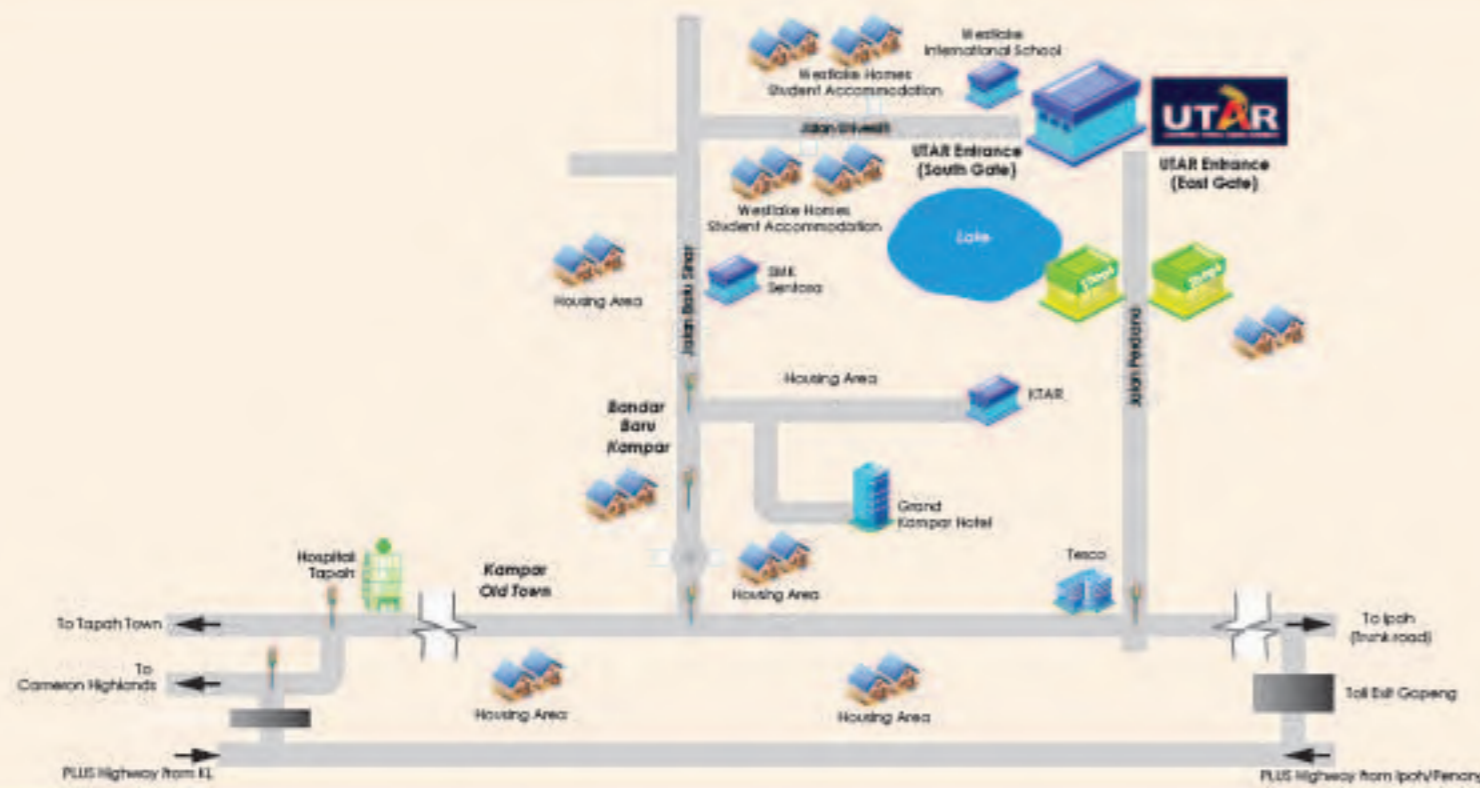

All figures are correct as at November 2012

Bus Schedules & Maps

Petaling Jaya Campus (Section 13) KPT/JPS/DFT/US/B07 No. 9, Jalan Bersatu 13/4, 46200 Petaling Jaya, Selangor Darul Ehsan.

FREE Pick up service from Asia Jaya LRT Station
9am | 10.30am | 12.00pm | 2pm | 3.30pm

Perak Campus (Kampar) KPT/JPS/DFT/US/A04 Jalan Universiti, Bandar Barat, 31900 Kampar, Perak Darul Ridzuan.

FREE Pick up service from Kampar Bus Station
9am | 10.30am | 12.00pm | 2pm | 3.30pm

Public Transport available :